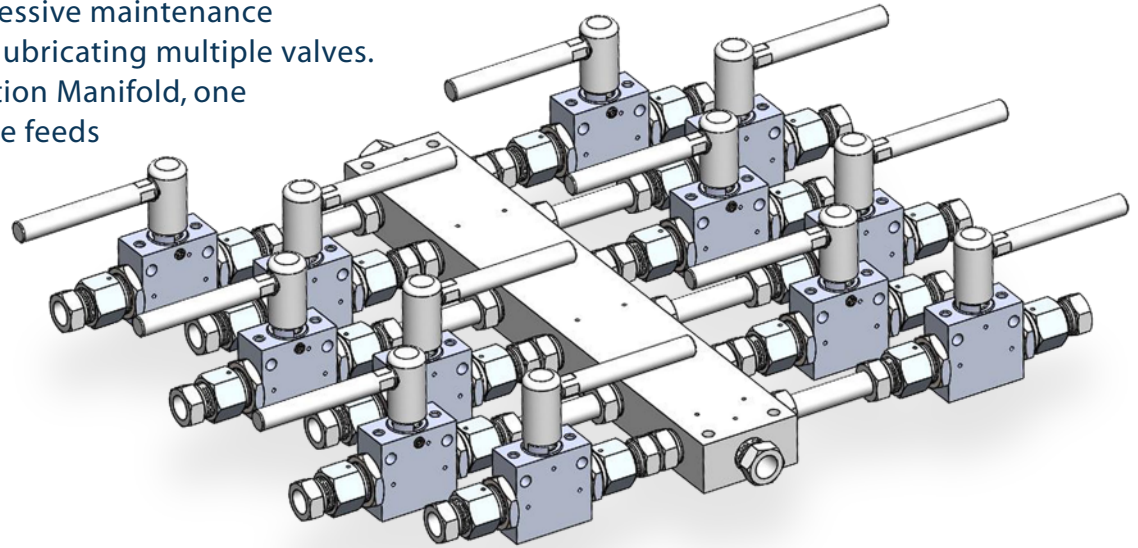

# Dualco 14-Port Lubrication Manifold Model 11870

The Dualco 14-Port Lubrication Manifold is ideal for the Oil & Gas Service Industry. This manifold allows the operator to focus on an aggressive maintenance program; by simultaneously lubricating multiple valves. By using this Dualco Lubrication Manifold, one primary lubricant supply hose feeds the manifold; enabling lubrication injection to targeted valves.

Other Manifold sizes, materials options, pressure ratings and number of port options are available.

## Applications:

- Wellheads
- Pipelines
- Offshore
- Onshore
- Fracturing

## Specifications

|                               |  |
|-------------------------------|--|
| (12) – SS-1/4 Turn Ball Valve | 15K / alternative SS-1/4 Turn Ball Valve 20K |
| (6) – Adapter                 | 4" Male x Male 9/16" Autoclave MP 316-SS     |
| (6) – Adapter                 | 6" Male x Male 9/16" Autoclave MP 316-SS     |
| Item Manifold – Offset        | 180°   |
| Construction:                 | 316-SS                                       |
| Number of Inlets:             | 2  |
| Number of Outlets:            | 12   |
| Inlet Size:                   | 1/2" / alternative 9/16"MP                   |
| Outlet Size:                  | 1/2" / alternative 9/16"MP                   |
| Dimensions:                   |  |
| Overall Length:               | 15.0"  |
| Overall Width:                | 20.0"  |
| Overall Height:               | 4.0"   |
| Fitting Connection Type:      | NPT / alternative 9/16"MP                    |
| Mounting Hole Size:           | 0.20"  |
| ■ Maximum Pressure:           | 15,000 psi (1034 Bar)                        |